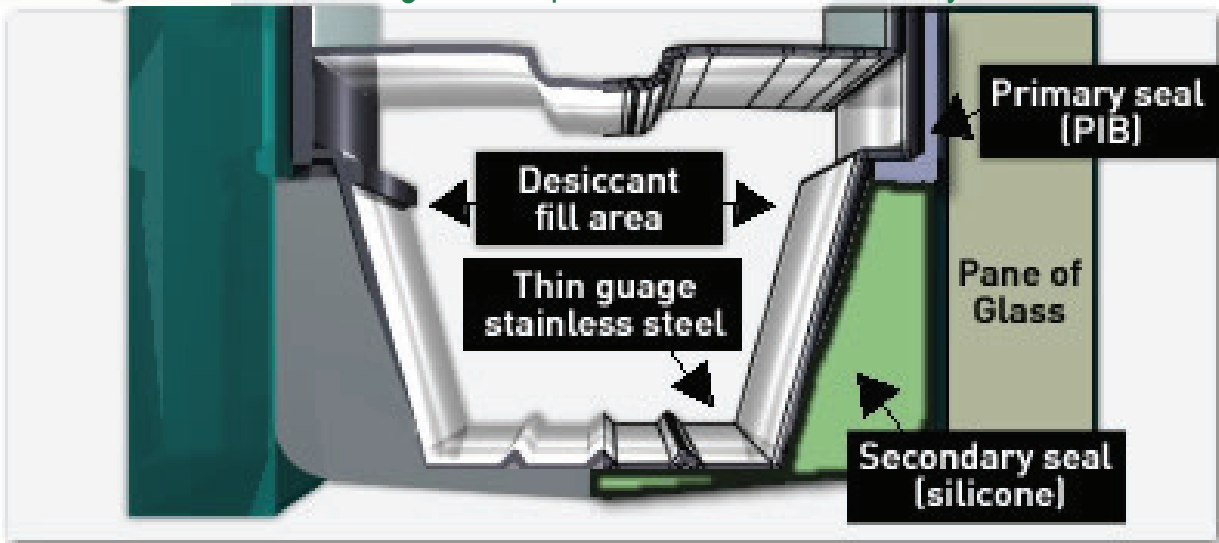

We Leave Insulated Glass to the Professionals: Cardinal IG

Outstanding thermal performance and extremely low failure rates